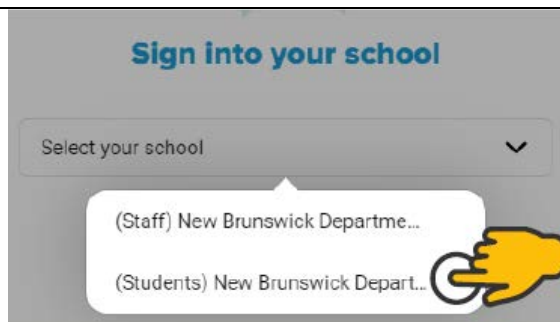

01

- Use an Internet browser to go to soraapp.com **OR**
- Download the free Sora app from the Apple iTunes or the Android Google Play store.

02

03

04

05

06

New Brunswick Department of
Education and Early Childhood
Development
Digital Library