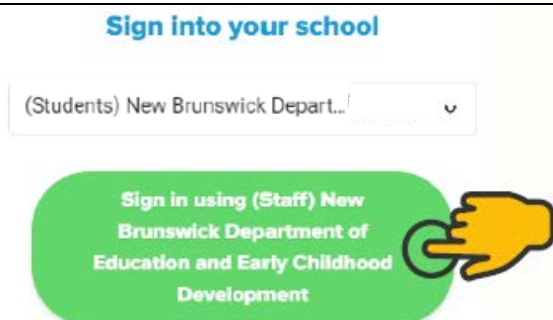

01

- Use an Internet browser to go to soraapp.com **OR**
- Download the free Sora app from the Apple iTunes or the Android Google Play store.

02

03

04

05

06

New Brunswick Department of
Education and Early Childhood
Development
Digital Library