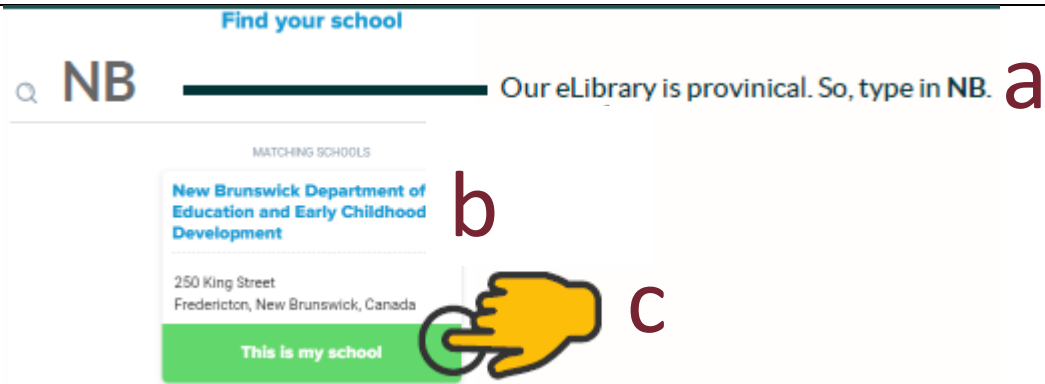

01

- Use an Internet browser to go to soraapp.com **OR**
- Download the free Sora app from the Apple iTunes or the Android Google Play store.

02

03

04

05

06

New Brunswick Department of
Education and Early Childhood
Development
Digital Library